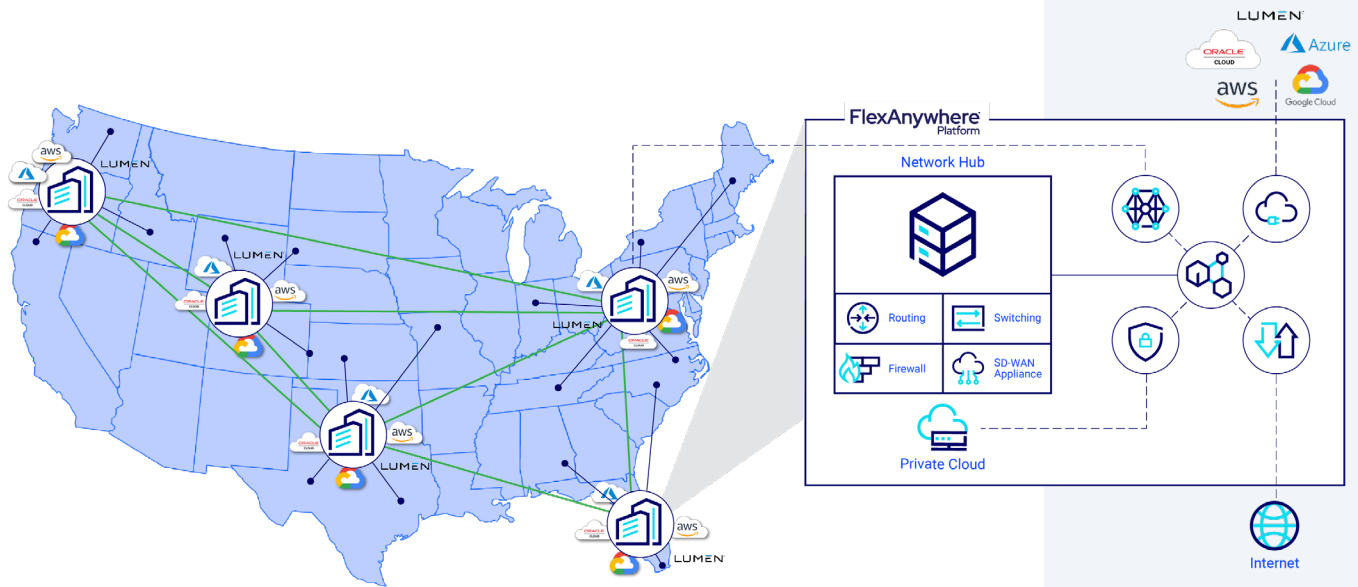

Optimize connectivity

To support the growing requirement for low-latency access to cloud applications, you need a strategic network of geographically distributed network access points or hubs. Hubs enable you to optimize your architecture for today's rigorous demands.

Flexential Network Hubs placed in strategic locations with high traffic volumes at the edge reduce latency and bring direct connectivity to clouds, networks, and ecosystems closer to users. By deploying infrastructure near customers, employees, vendors, and partners, you enable responsive decisions to be made in proximity to where traffic is generated. The result is optimized bandwidth, as network resources are properly allocated to provide business-critical applications with private, dedicated connectivity that avoids the congestion of the internet.

Flexential has among the most extensive nationwide interconnected network, providing industry-leading Data Center Interconnect services to 40+ facilities in 19 markets.

- 11 carrier hotels
- 300+ on-net carriers
- 100 Gbps national backbone, scalable to 400Gbps
- 19,750+ interconnections
- Connectivity to AWS, Microsoft Azure, Google Cloud, Oracle Cloud, and Lumen NaaS
- 32+ cloud and network service provider on-ramps
- 10 Cloud Fabric nodes

Achieve infrastructure goals

The FlexAnywhere Platform provides enterprises with access to a comprehensive suite of services, including colocation, cloud services, interconnection, data protection, and professional services, to support their hybrid IT journey and help them achieve their infrastructure goals. Network Hubs, part of our distributed foundational infrastructure, combined with an integrated interconnection portfolio and collaborative partner ecosystem, remove the physical distance to users and applications by connecting directly to localized service providers at the digital edge.