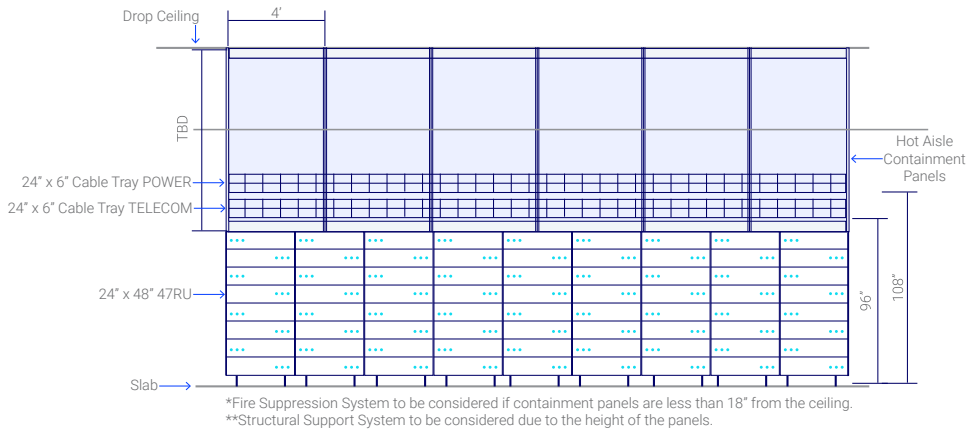

Flexential solutions portfolio

Colocation

Interconnection

Cloud

Data Protection

Professional Services

Facility specifications

Power & cooling

- Distributed redundant UPS systems
- 18 MW critical load UPS capacity
- Support for high-density deployments
- N+2 cooling redundancy
- Hot aisle containment
- 100% power SLA
- Design PUE of 1.4
- Zero water use (WUE = 0)

Compliance

- HITRUST CSF compliant
- PCI DDS compliant
- Annual, independent audits for SOC 1 Tier Type II, SOC 2 Type II, SOC 3; NIST 800-53; ITAR: SSAE 18
- HITRUST and PCI certification services available
- Regulatory and standards compliance assessment, analysis, consulting and planning services available

24/7 Security

- Physical environment, power delivery, generator and diesel fuel infrastructure monitoring
- Round-the-clock security and technical staff
- Dual-factor authentication access
- 4-zone security access
- Monitored security cameras
- Cage security cameras available

Connectivity

- One unified fabric offering on-demand provisioning of connectivity services
- Connections to strategic carrier hotels
- 100Gbps network backbone
- Access to a rich ecosystem of carriers, service providers and cloud providers reachable from any data center
- IP transit service built on a blend of premium Tier I carriers and including basic DDoS scrubbing protection
- Point to point and mesh services available to connect Flexential data centers

Request a Tour