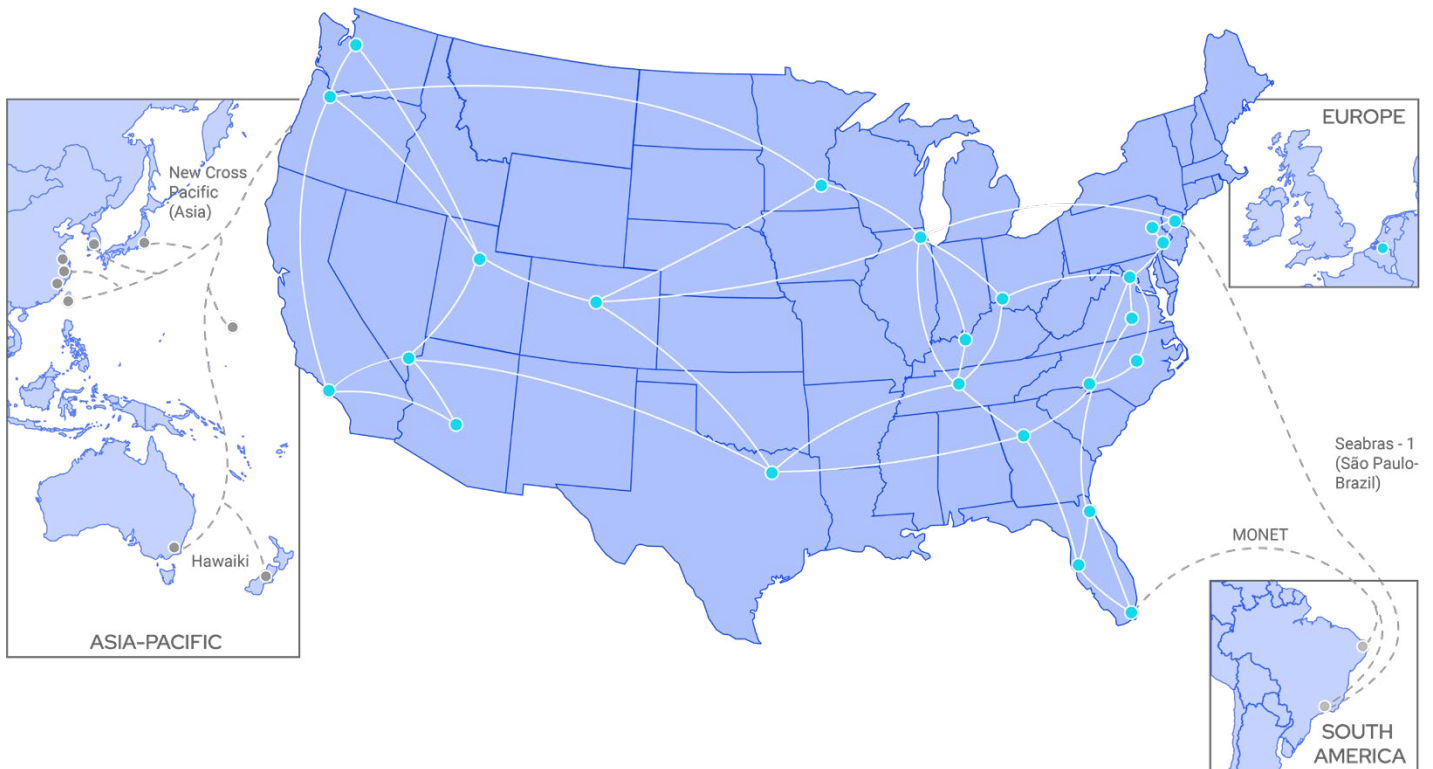

Flexential Interconnection access points

● Colocation | Network PoPs | Cloud on ramps | Cloud Fabric
— Network backbone   - - - Subsea cables

Position workloads and data where they're needed

The growth of enterprise network-based applications, the Internet of Things, and Big Data are driving the next technological evolution. As the amount of data generated through these technologies increases exponentially, your connectivity and infrastructure needs will continue to change. Flexential Interconnection provides the flexibility to dynamically adjust your IT infrastructure by delivering the tools to move data and compute to the edge, easily integrate new technologies, and elastically adjust capacity.

Flexential is leading the way with rich, secure and broad connectivity to enable your success.

[Learn More](#) →