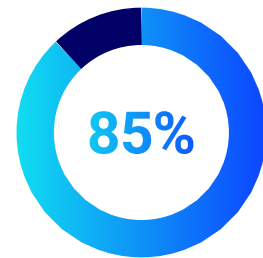

Cloud Fabric—Flexential Cloud Fabric provides a secure, Layer 2 private network transport to AWS, Azure, Google, and Oracle via a single port connection managed through the Cloud Fabric Portal.

IP Bandwidth—Scalable from 10 Mbps up to 40 Gbps across all Flexential locations—and up to 100 Gbps at select sites—our IP bandwidth service enables you to seamlessly manage peak traffic and workload demands.

Cross Connects—Flexential low-latency, reliable, point-to-point connections help you reach the carriers, clouds, and IT service providers your business requires.

Network Hub—Bring connectivity closer to end users with geographically distributed locations that satisfy latency requirements and provide better application performance.

Connect anywhere

The centerpiece of Flexential Interconnection is our high-speed, private, secure network backbone. Our backbone is built to connect all of the data centers in our portfolio, as well as strategic carrier hotels. This means that once your data is on our network, it's on a private dedicated path to its destination. Your data does not ride over the internet. This provides security and increased performance because the packets aren't sharing space with unrelated traffic such as social media, streaming content, and malicious internet traffic. Flexential Interconnection is fast, simple, and secure.

**By 2025,
85% of infrastructure strategies
will integrate on-premises, colocation,
cloud, and edge delivery options.**

—Gartner

Benefits

- ✓ Reduce latency and improve performance by distributing workloads and bringing applications closer to the user
- ✓ Modernize your network through technology enablement
- ✓ Scalable data center footprints and connectivity
- ✓ Private, secure, and reliable connectivity from the local edge to the cloud, and everything in between
- ✓ Optimize costs by placing data adjacent to the compute resources for faster more efficient workload processing
- ✓ Simple to build, scale, and deploy additional locations, capacity, and services, through an ecosystem of space, services, and interconnection designed to work together seamlessly