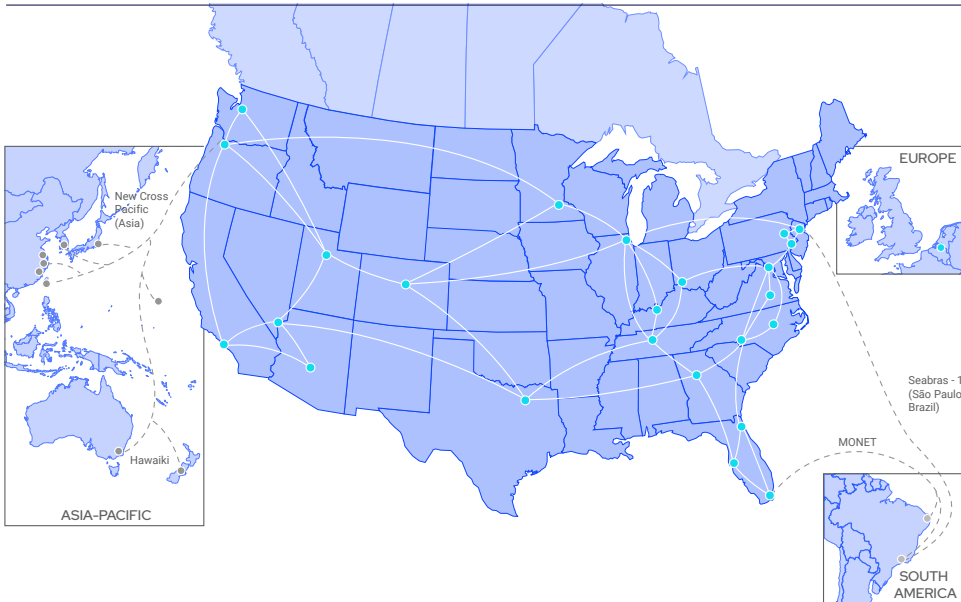

Highly connected, national platform

For an interactive map of our data centers, cloud regions, DRaaS regions, PoPs and cloud on ramps go to flexential.com

ESTABLISHED: 1999

Broad reach and capabilities

100 Gbps
Network backbone