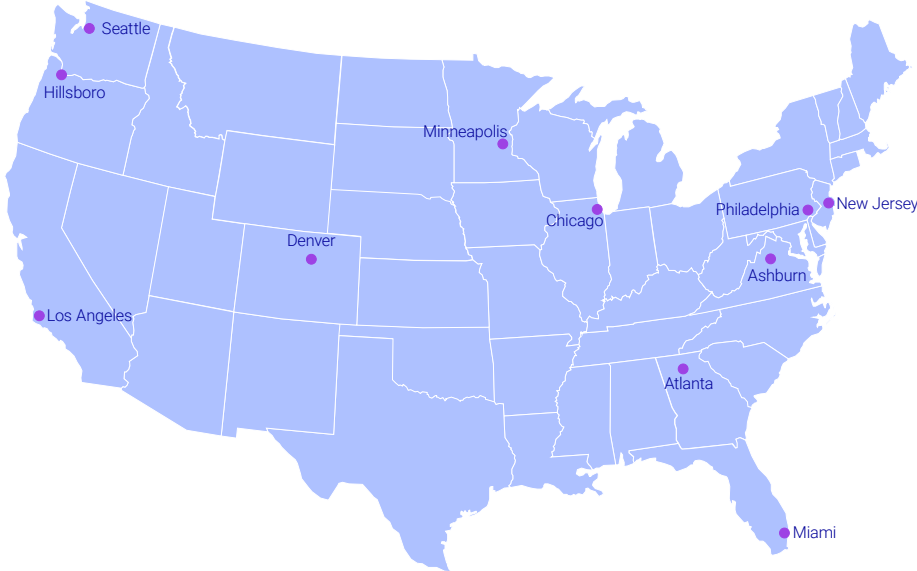

Data Center Interconnect (DCI)

Seamlessly connecting your business to the world

Today's businesses need to quickly and reliably connect to a myriad of customers, partners and providers to support operations and drive business results.

The Flexential Data Center Interconnect (DCI) service enables direct point to point connectivity between Flexential data centers. DCI allows companies to connect to cloud service providers, peering exchanges, national and international carriers and existing business providers, effectively building a platform for companies to digitally transform. The service provides up to 10 gigabits per second (Gbps)—of connectivity to 39 Flexential data centers and 11 national carrier hotels, for the highest level of connectivity from a single data center provider.

Connects to National Carrier Hotels