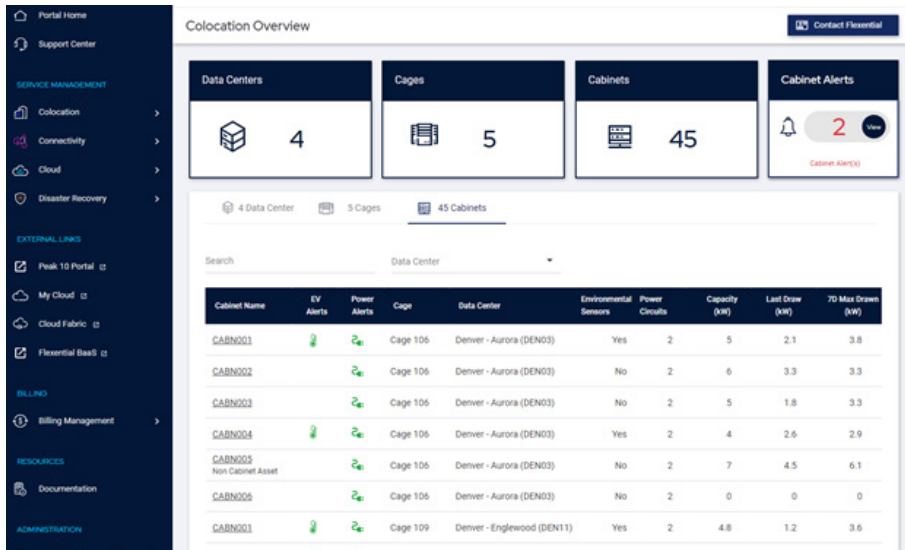

**Average Humidity:** 29.5%

Humidity Range	Status
20% - 55%	Alert
55% - 65%	Alert
65% - 75%	Alert
75% - 90%	Alert

**Power Circuit Details**

Circuit Name	Receptacle	Power Status	Rated Amps	Capacity (kW)	Last Draw (kW)	7D Max Draw (kW)	Group	Redundant Capacity (kW)	Redundant Last Draw (kW)	7D Max Redundant Draw (kW)
XFMR TA1-69P	L21-30R		30	10.8	1.52 (1.8%)	2 (19%)	01MR121-099A1-10-13,15,17	10.8	3.68 (34%)	3.84 (36%)
XFMR TB1-69P	L21-30R		30	10.8	1.82 (1.7%)	1.86 (17%)	01MR121-099A1-10-13,15,17	10.8	3.68 (34%)	3.84 (36%)

Items per page: 10 | 1 - 2 of 2 | [Go to page](#) [Go](#)

2022 © Flexential | [About](#) | [Our Datacenters](#) | [Knowledge Center](#) | [Contact](#)

Data Center Information Management (DCIM) Colocation and Interconnect functionality and value is just part of the platform. FXP™ provides on-demand visibility of your entire Flexential environment. You can visualize and manage in real time the performance of your data centers and cloud deployments including colocation sites, Flexential cloud, DRaaS and BaaS environments.