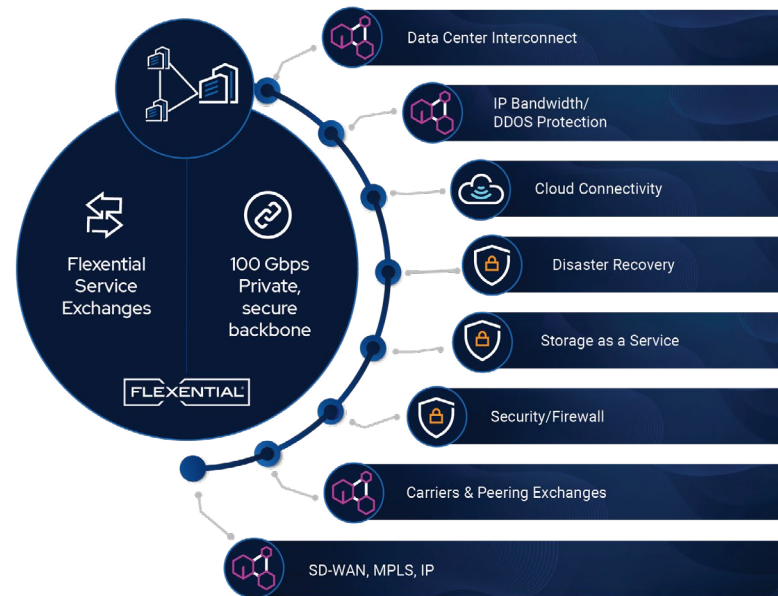

FLEX ANYWHERE™

FlexAnywhere is a reliable, easy-to-use and flexible infrastructure service offering from Flexential.

No matter your infrastructure need, our software-defined infrastructure delivers elastic access to services quickly and easily. This infrastructure enables you to transport rich media and mission-critical data seamlessly between infrastructure/ applications and customers/users.

Flexential provides a private, secure and fully managed network to connect to hyperscale cloud providers, back-office platforms, our colocation facilities, carrier hotels or to the edge of the internet. With FlexAnywhere, you can centralize all of your connectivity needs with one provider and on one bill.

FlexAnywhere isn't just a network solution. It's the comprehensive platform that offers continuous flexibility to enable you to take advantage of leading-edge IT infrastructure.

CUTTING-EDGE TECHNOLOGY

FlexAnywhere isn't just another data center solution. The features that set us apart include:

- Software-defined hybrid IT service exchanges that deliver virtual access to connectivity services, making it easy to scale and manage network capabilities
- Connectivity-rich data centers across the U.S. and into Canada that not only enable you to cache popular content and web-application data close to end users but also allow for single-hop connectivity from one data center to another
- Data center interconnect across a 100 Gbps network backbone – scalable to 400 Gbps – spanning 12,000 miles across the U.S. and into Canada
- Private, hybrid and compliant cloud, security and storage services delivered through cloud nodes located in key markets across the U.S. and Europe
- Access to public cloud providers through common on-ramps
- Managed IP bandwidth services, with proactive and automated DDoS protection
- Disaster recovery and managed backup services
- Object storage services for fast, flexible access to your data objects on demand
- Partnerships with more than 250 network, data center, managed service and cloud providers including service providers such as Megaport, IX Reach and PacketFabric and hyperscale providers like Amazon Web Services, Microsoft Azure, Oracle and Google Cloud
- Last-mile connectivity through SD-WAN, MPLS and VPN or private carriers