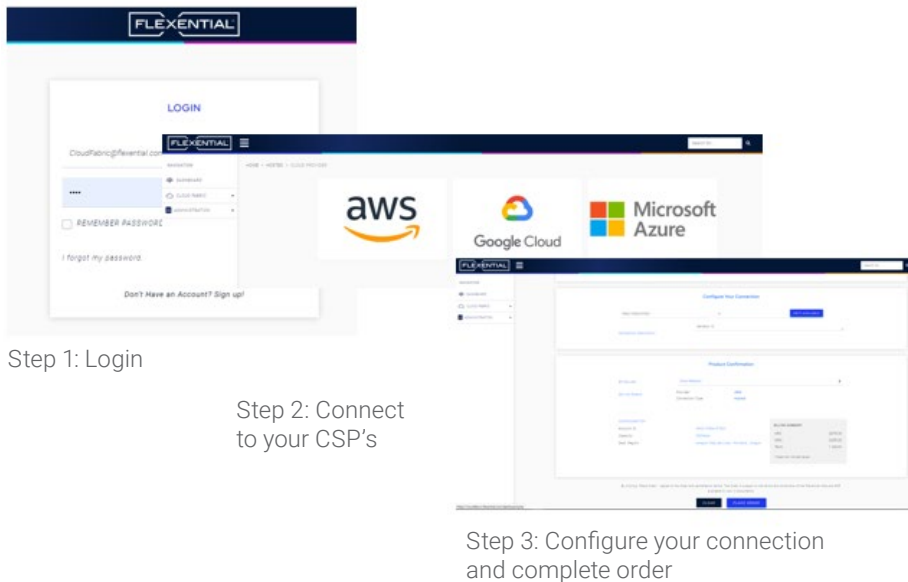

Flexential Cloud Fabric

Direct, Dedicated Cloud Connectivity

As your business connectivity requirements continue to evolve, you need the ability to manage multiple connections to multiple clouds without losing sight of the associated costs and complexities. The demand for public cloud services is rapidly increasing and in order to maintain consistent application performance and reduce latency, businesses should leverage private, direct connections to the leading cloud service providers. Flexential Cloud Fabric solution supports your evolving business needs to ensure premium application performance and service availability while optimizing your network costs.

Cloud Fabric, the newest addition to Flexential's FlexAnywhere™ interconnection platform, allows you to configure direct, dedicated connections to leading cloud service providers. Through the Cloud Fabric Portal, you can add, change and scale your connectivity options on-demand using a simple interface. As your business goals change and evolve, ensure your connectivity strategy can do the same.

Step 1: Login

Step 2: Connect to your CSP's

Step 3: Configure your connection and complete order

Features

- Secure, direct connections to all the major clouds
- On-demand, real-time management of cloud service providers
- Ability to scale and expand network requirements quickly
- Self-provisioning of virtual connections