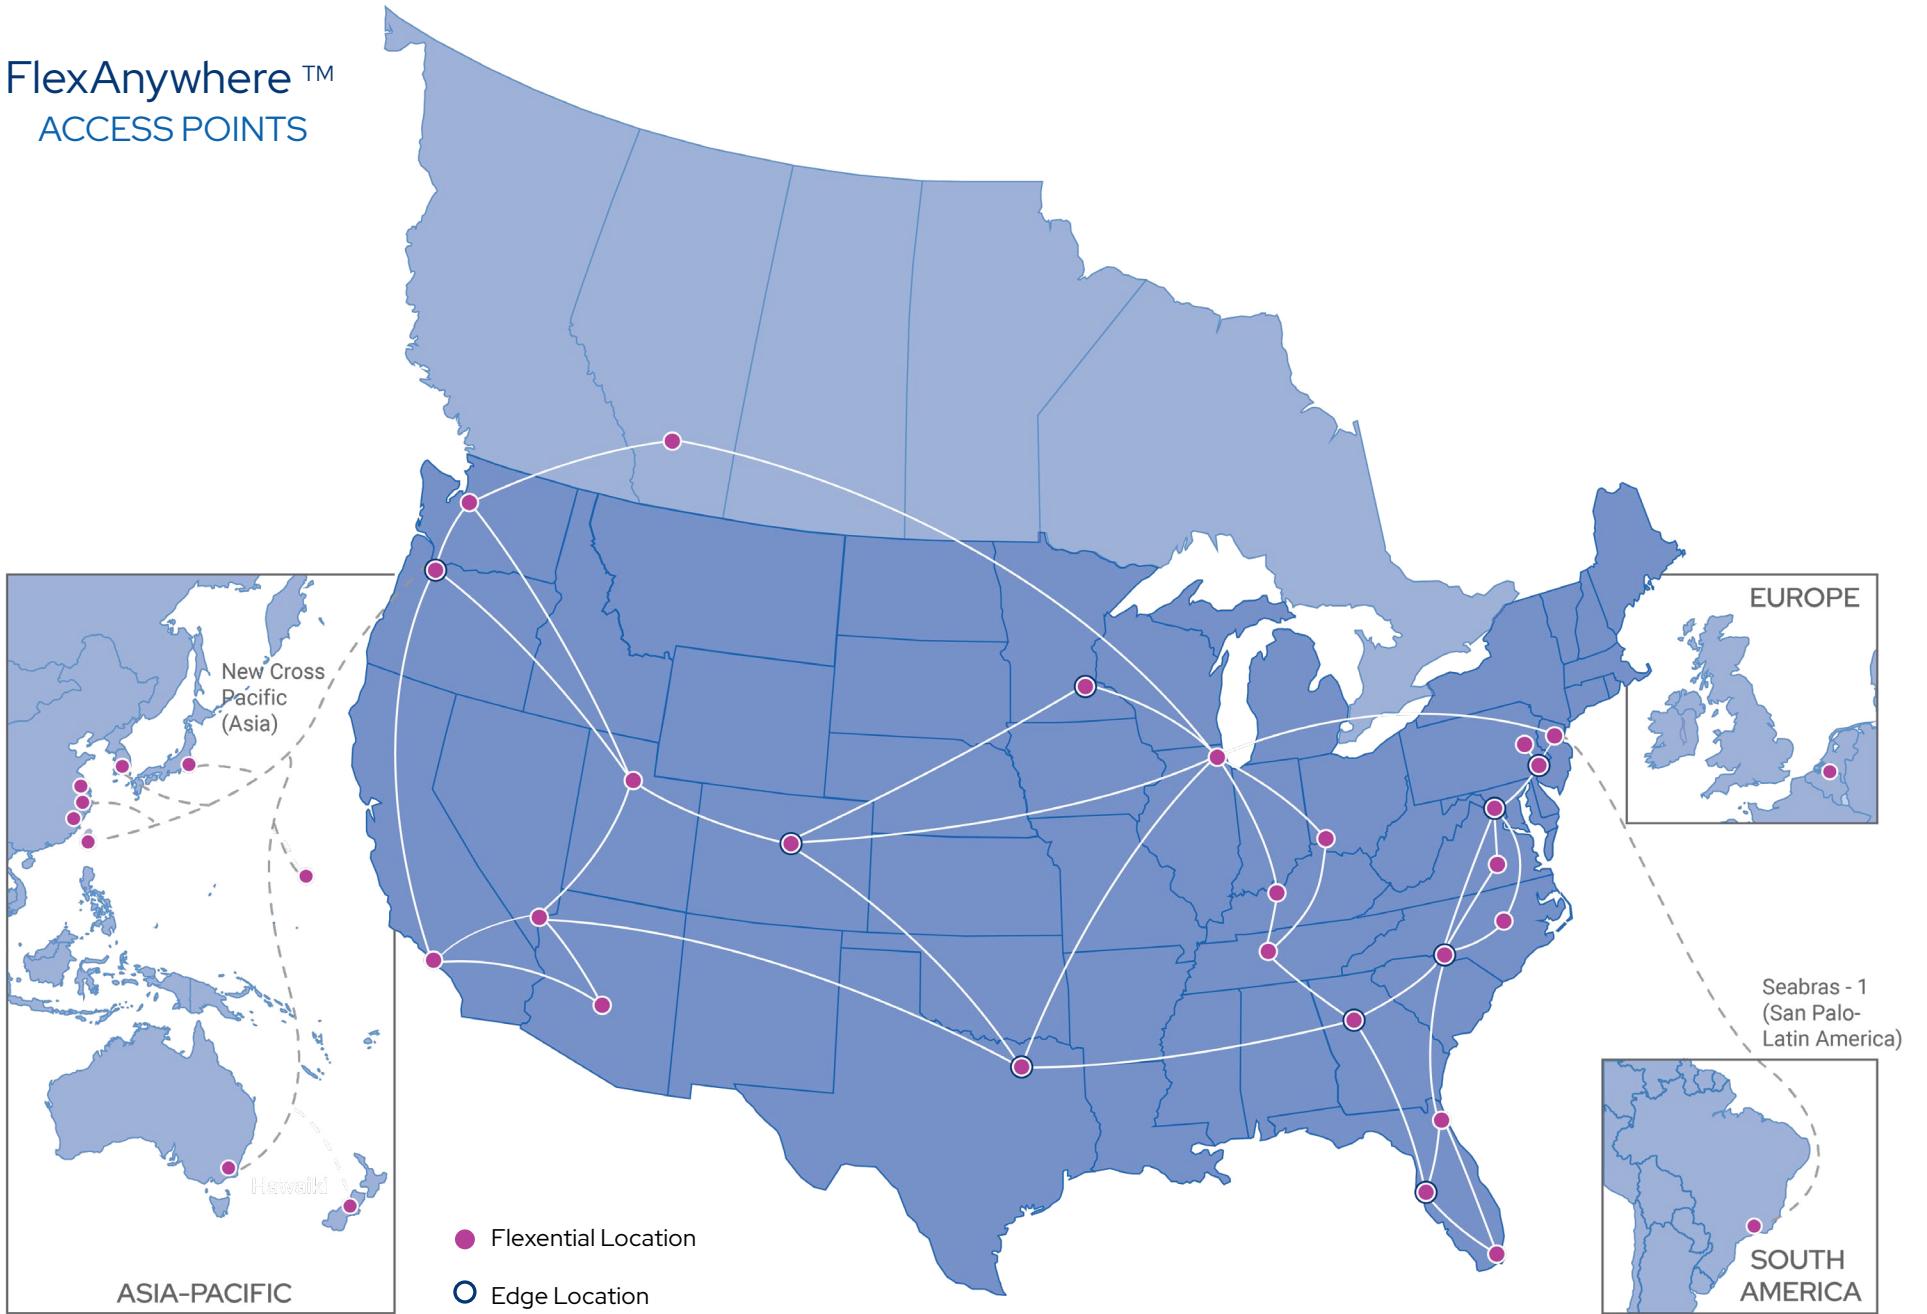

"To create a scalable, agile infrastructure, Infrastructure and Operations leaders will require an ecosystem of service partners."

Source: Your Data Center May Not be Dead, but it's Morphing, Gartner

DCI - The Flexential Data Center Interconnect (DCI) Service enables connectivity between any two points on the DCI backbone, connecting you to CSPs, peering exchanges, carriers and partners.

FlexAnywhere™ ACCESS POINTS

For an interactive map of our data centers, cloud regions, DRaaS regions, POPs and cloud on ramps go to flexential.com

Connect Anywhere

The centerpiece of the FlexAnywhere™ platform is our high-speed, private, secure network backbone. Our backbone is built to connect all of the data centers in our portfolio as well as strategic carrier hotels. This means that once your data is on our network, it's on a private dedicated path to its destination. Your data does not ride over the internet. This provides security and increased performance because the packets aren't sharing space with unrelated traffic such as social media, streaming content and malicious internet traffic. FlexAnywhere™ Interconnection is fast, simple and secure.