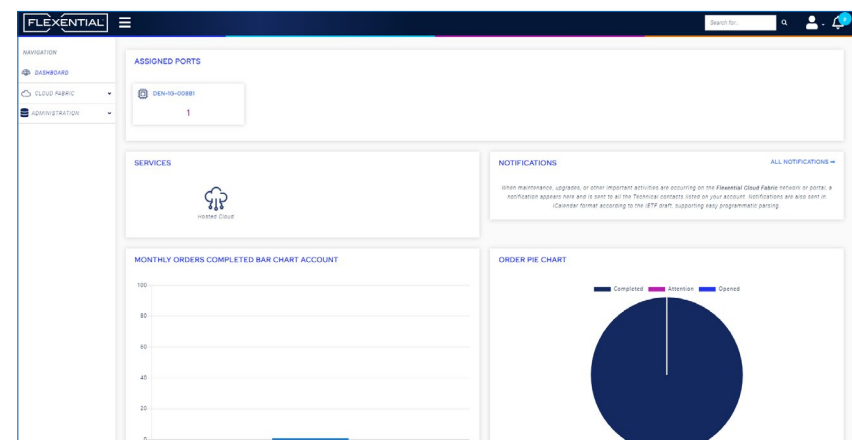

On-Demand

Connect on-demand to the leading cloud service providers.

Reduce Costs

Manage bandwidth costs, minimize network oversubscription and dramatically reduce egress fees.

Easy to Use

Simplify the complexity of leveraging a multicloud strategy.

NO. 1

Manage direct connections to all leading cloud service providers from a simple, self-service portal

With access to the Cloud Fabric Portal, you can add, change and scale your connectivity options on-demand through an easy-to-use interface. As your business goals change and evolve you can ensure your connectivity strategy does the same.

Flexential's proprietary Cloud Connectivity Infrastructure & Portal

Rapid provisioning of secure and private connectivity