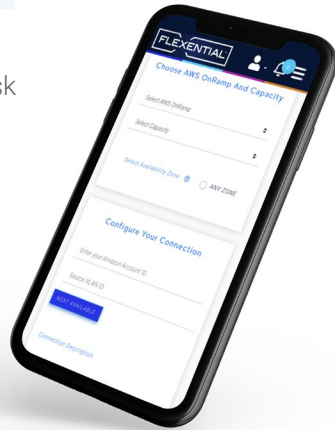

NO. 5

Significant savings are associated with egress fees when companies connect directly

The cloud service providers encourage users to create direct connections vs. transporting over public internet by charging a lower rate, reducing egress charges.