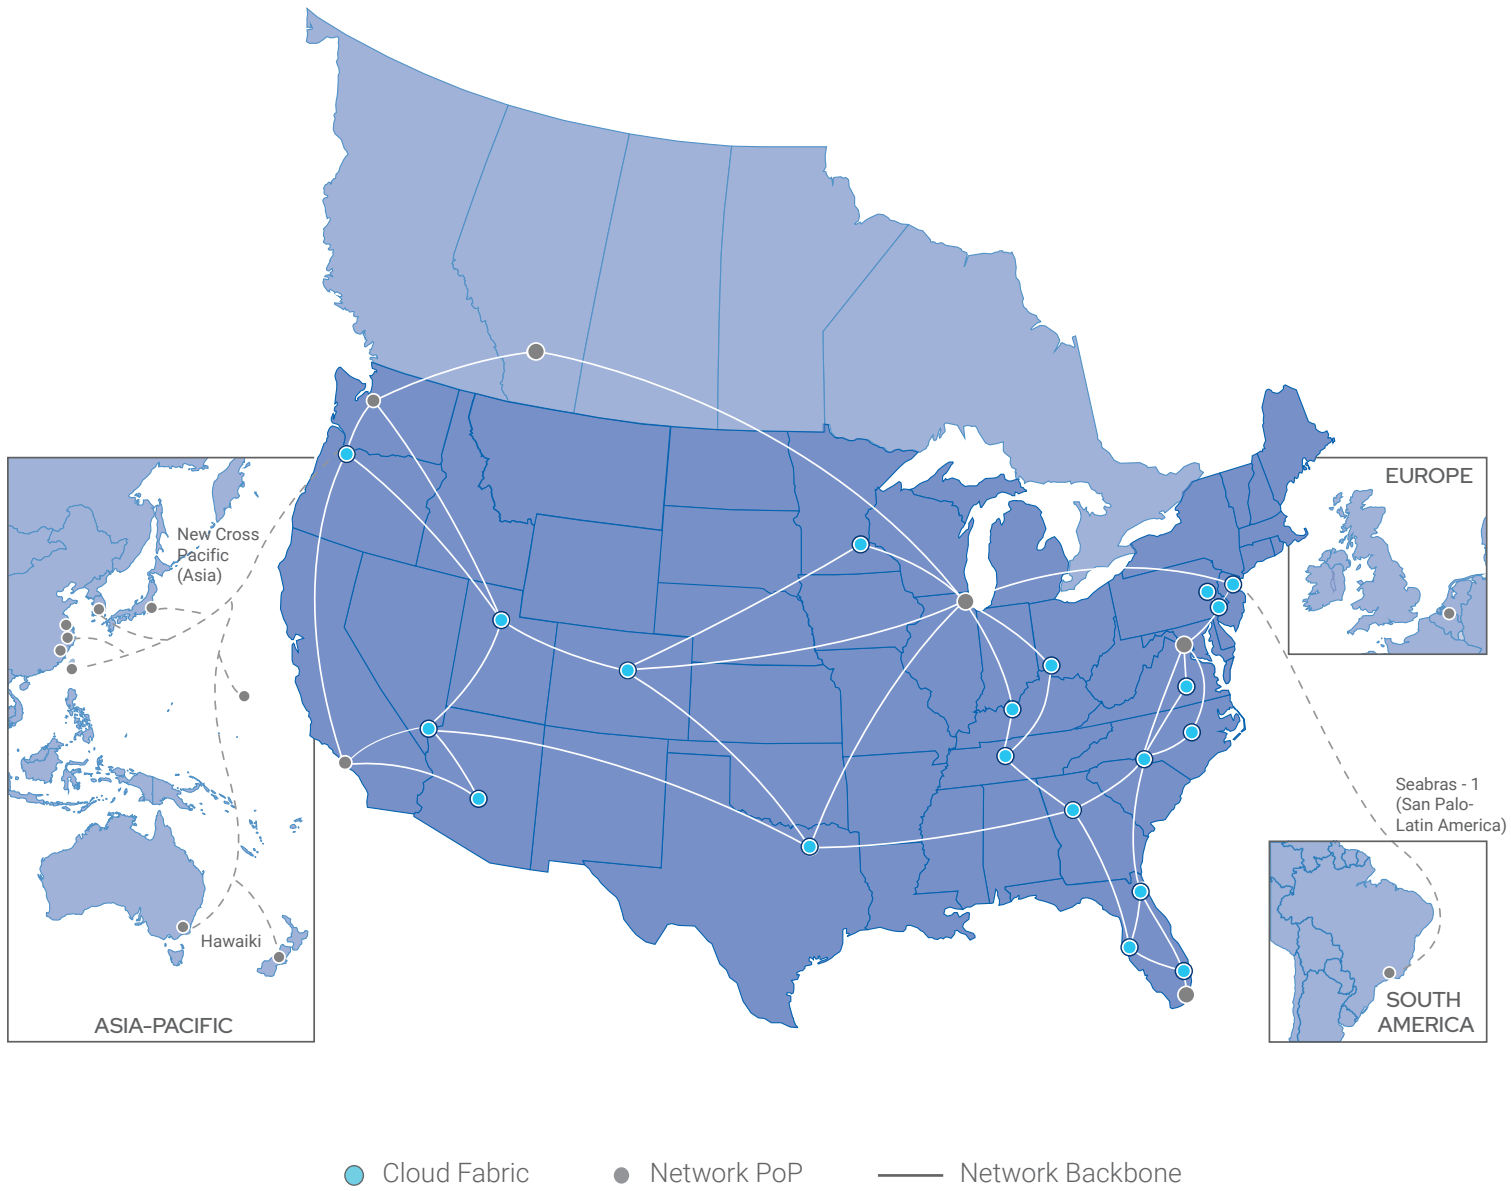

Flexential Cloud Fabric