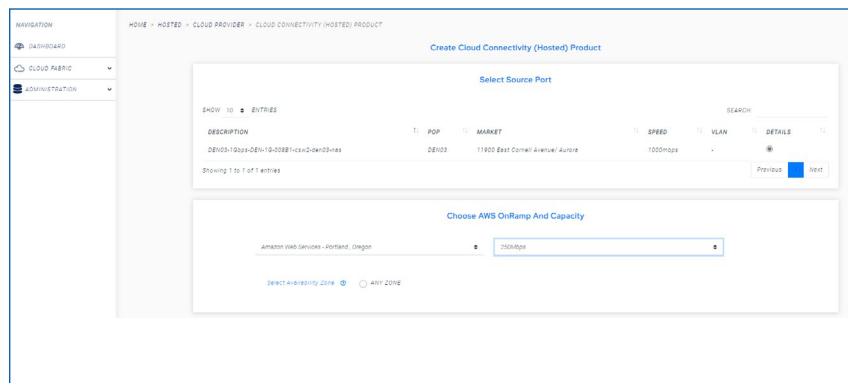

NO. 3

Rapid provisioning of secure and private connectivity

Flexential's proprietary Cloud Connectivity Infrastructure & Portal allows for ultra-fast provisioning of direct connections to support a hybrid and agile business model that surpasses market growth.