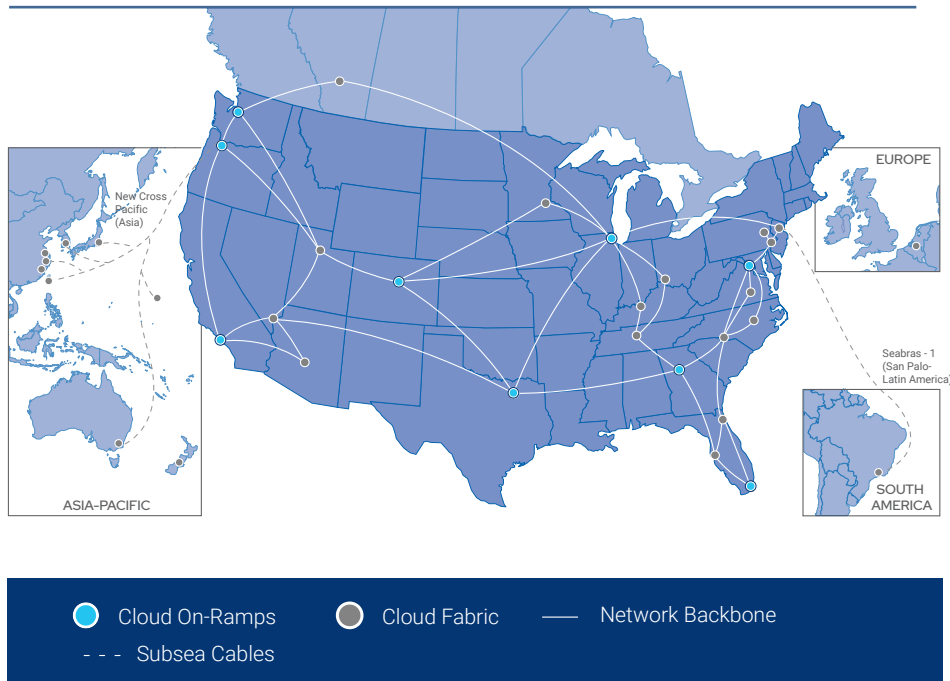

Benefits

- Provides flexible, secure and direct connectivity
- Streamlines management of cloud service providers
- Allows rapid network strategy configuration changes
- Enables virtual connections

Flexential Cloud Fabric, the newest addition to FlexAnywhere, is available throughout our broad data center footprint. Manage all of your cloud service providers' connections across the country from one simple user interface.

Flexential Cloud Fabric Map

For an interactive map of our data centers, cloud regions, DRaaS regions, PoPs and cloud on-ramps go to flexential.com.

68% of customers need to connect directly with partners and customers and require geographic proximity to end users.

Omdia 2020

ABOUT FLEXENTIAL

Flexential empowers the IT journey of the nation's most complex businesses by offering flexible and tailored hybrid IT solutions comprised of colocation, cloud, connectivity, data protection, managed, and professional services. The company builds on a platform of three million square feet of data center space in 20 highly connected markets, and on the FlexAnywhere™ 100GB private backbone to meet the most stringent challenges in security, compliance, and resiliency. See how Flexential goes beyond the four walls of the data center to empower IT through an interactive map found on www.flexential.com.