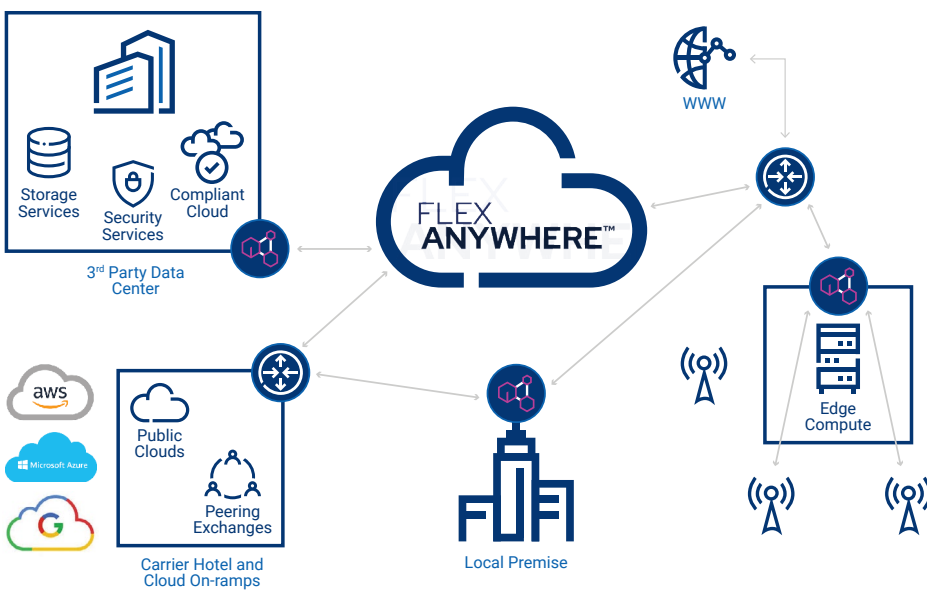

Flexential Local Edge

Low latency, high reliability network connectivity to the edge

Flexential Local Edge empowers customers to deploy hardware and software very close to the end user or application – at the edge – in professionally designed, maintained and connected data centers. In conjunction with edge data center providers such as American Tower, Flexential enables businesses to connect their customers with the lowest latency, highest security and most comprehensive network services possible, enabling peak application performance.

In addition, Flexential Local Edge allows customers to tap into the FlexAnywhere™ interconnection platform, which provides IP bandwidth, data center interconnect, hyperscale connectivity, Storage-as-a-Service, Disaster-Recovery-as-a-Service and more.