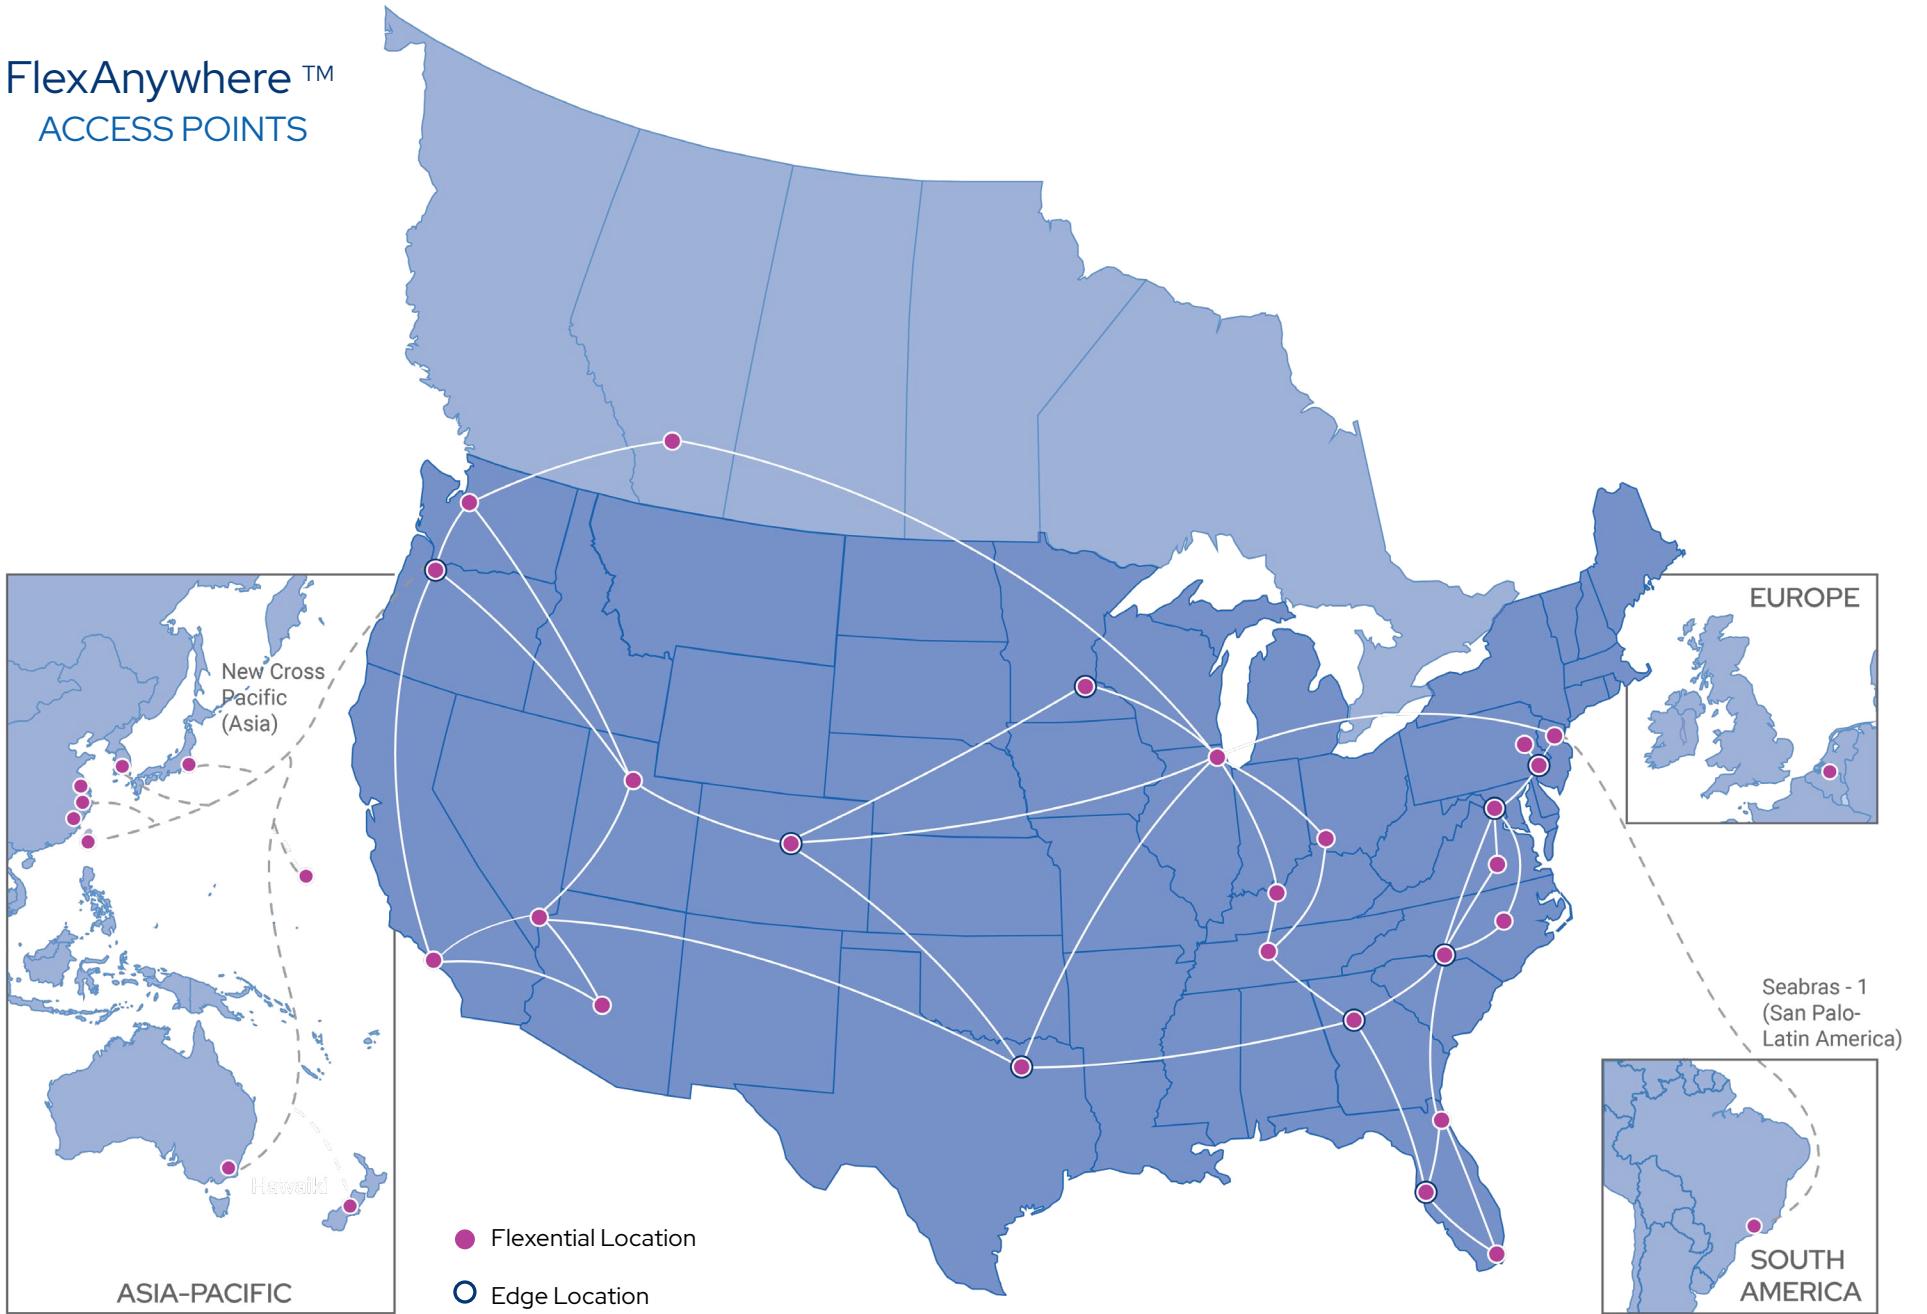

FlexAnywhere isn't just a network solution. It's the comprehensive platform that offers continuous flexibility to enable you to take advantage of leading-edge IT infrastructure.

# FlexAnywhere™ ACCESS POINTS

For an interactive map of our data centers, cloud regions, DRaaS regions, POPs and cloud on ramps go to [flexential.com](https://flexential.com)

## One Hop to Anywhere

The centerpiece of the Flexential network fabric is our high-speed, private, secure network backbone. Our backbone is built on top of lit fiber, over which we operate a Layer 2 virtual local area network. In simple terms, this means that once your data is on our network, it's only one hop away from its destination. Your data bypasses the internet and doesn't have to transit over multiple protocol stacks, be carried by multiple carriers' networks or compete with hordes of social media, content and malicious internet traffic. One-hop connectivity anywhere is fast, simple and secure.