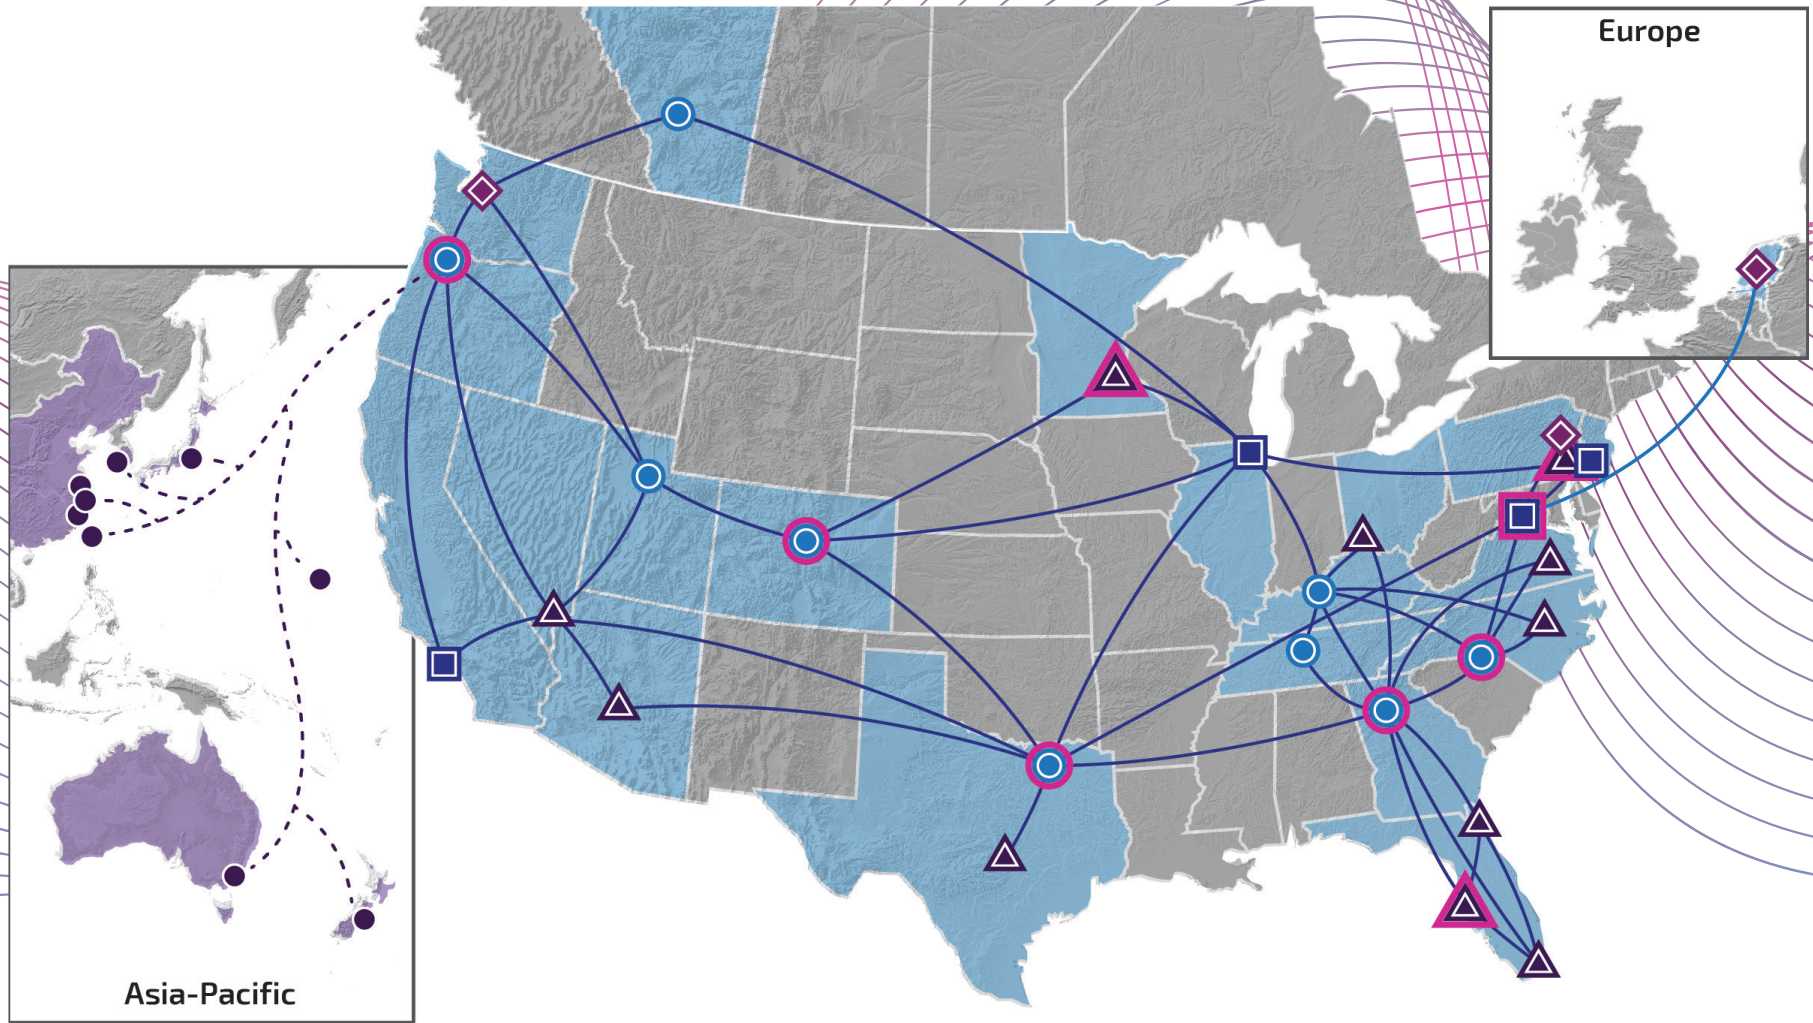

FlexAnywhere isn't just a network solution. It's the comprehensive platform that offers continuous flexibility to enable you to take advantage of leading-edge IT infrastructure.

## CUTTING-EDGE TECHNOLOGY

FlexAnywhere isn't just another data center solution. The features that set us apart include:

-  Software-defined hybrid IT service exchanges that deliver virtual access to connectivity services, making it easy to scale and manage network capabilities
  -  Managed IP bandwidth services, with proactive and automated DDoS protection
  -  Disaster recovery and managed backup services
  -  Connectivity-rich data centers across the U.S. and into Canada that not only enable you to cache popular content and web-application data close to end users but also allow for single-hop connectivity from one data center to another
  -  Object storage services for fast, flexible access to your data objects on demand
  -  Partnerships with more than 250 network, data center, managed service and cloud providers including service providers such as Megaport, IX Reach and PacketFabric and hyperscale providers like Amazon Web Services, Microsoft Azure, Oracle and Google Cloud
  -  Data center interconnect across a 100 Gbps network backbone – scalable to 400 Gbps – spanning 12,000 miles across the U.S. and into Canada
  -  Private, hybrid and compliant cloud, security and storage services delivered through cloud nodes located in key markets across the U.S. and Europe
  -  Last-mile connectivity through SD-WAN, MPLS and VPN or private carriers
- Access to public cloud providers through common on-ramps, delivered over our backbone

## ACCESS POINTS

- Colocation and cloud
- Cloud
- Network backbone
- Edge location
- Colocation
- Network PoP
- Subsea cables