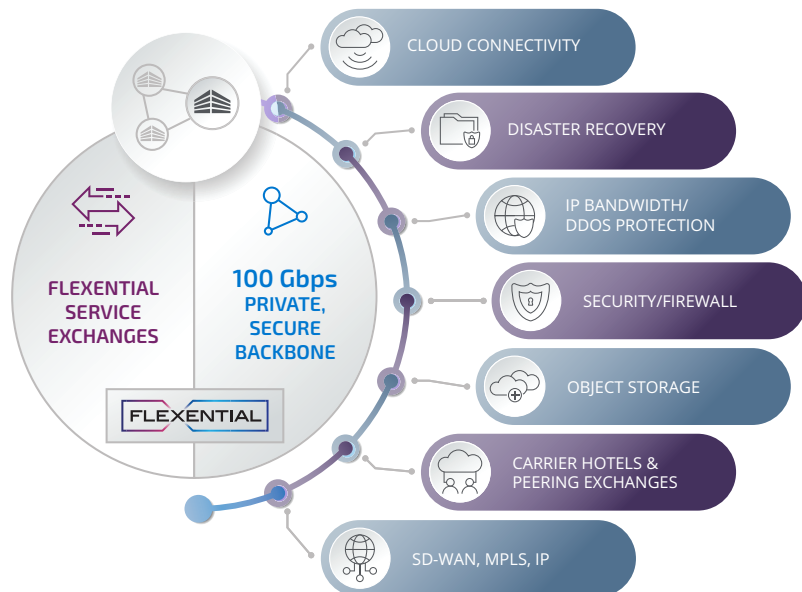

FLEX ANYWHERE

FlexAnywhere is a reliable, easy-to-use and flexible infrastructure service offering from Flexential.

No matter your infrastructure need, our software-defined infrastructure delivers elastic access to services quickly and easily. This infrastructure enables you to transport rich media and mission-critical data seamlessly between infrastructure/applications and customers/users.

Flexential provides a private, secure and fully managed network to connect to hyperscale cloud providers, back-office platforms, our colocation facilities, carrier hotels or to the edge of the internet. With FlexAnywhere, you can centralize all of your connectivity needs with one provider and on one bill.

FlexAnywhere isn't just a network solution. It's the comprehensive platform that offers continuous flexibility to enable you to take advantage of leading-edge IT infrastructure.

CUTTING-EDGE TECHNOLOGY

FlexAnywhere isn't just another data center solution. The features that set us apart include:

1. Software-defined hybrid IT service exchanges that deliver virtual access to connectivity services, making it easy to scale and manage network capabilities
   - Managed IP bandwidth services, with proactive and automated DDoS protection
   - Disaster recovery and managed backup services
   - Connectivity-rich data centers across the U.S. and into Canada that not only enable you to cache popular content and web-application data close to end users but also allow for single-hop connectivity from one data center to another
   - Object storage services for fast, flexible access to your data objects on demand
   - Partnerships with more than 250 network, data center, managed service and cloud providers including service providers such as Megaport, IX Reach and PacketFabric and hyperscale providers like Amazon Web Services, Microsoft Azure, Oracle and Google Cloud
   - Data center interconnect across a 100 Gbps network backbone – scalable to 400 Gbps – spanning 12,000 miles across the U.S. and into Canada
   - Private, hybrid and compliant cloud, security and storage services delivered through cloud nodes located in key markets across the U.S. and Europe
   - Last-mile connectivity through SD-WAN, MPLS and VPN or private carriers
2. Access to public cloud providers through common on-ramps, delivered over our backbone